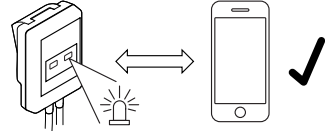

4.

Wi-Fi settings
SSID = ①
Password = ②

SN: 1234567898765432
EGC Controller Version: V1.0
Default Firmware: V01.01
SSID: Oase EGC Controller xxxxxx
Password: oase1234

5.