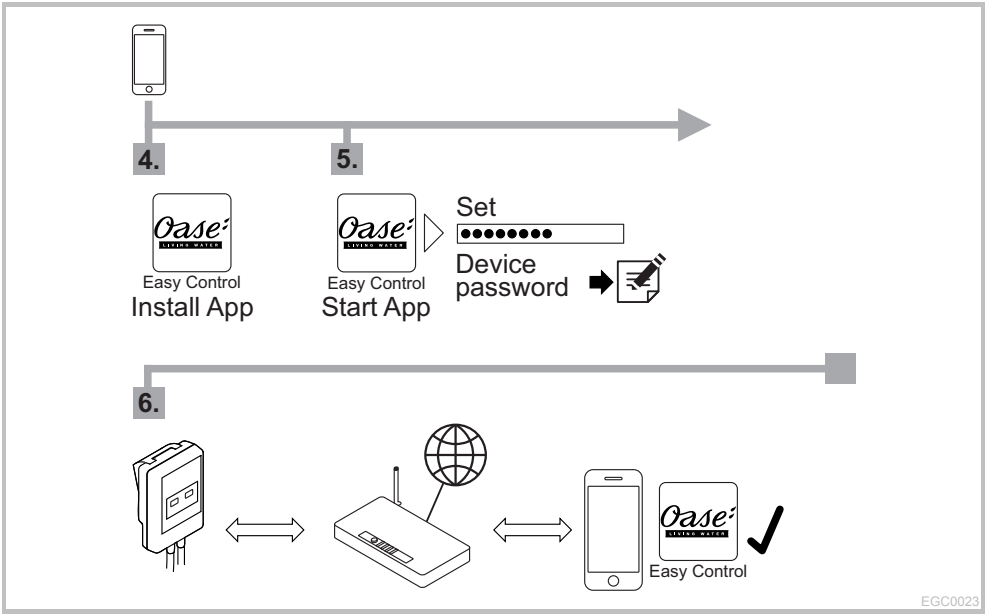

# Quick Start InScenio EGC Controller

## A1 – Wi-Fi connection: via WPS

EGC0022

## A2 – Wi-Fi connection: manually

4.

Wi-Fi settings  
SSID = ①  
Password = ②

SN: 1234567898765432  
EGC Controller Version: V1.0  
Default Firmware: V01.01  
SSID: Oase EGC Controller xxxxxx  
Password: oase1234

5.

6.

Easy Control  
Start App

Set

Device password →

7.

Easy Control

Router/Cloud