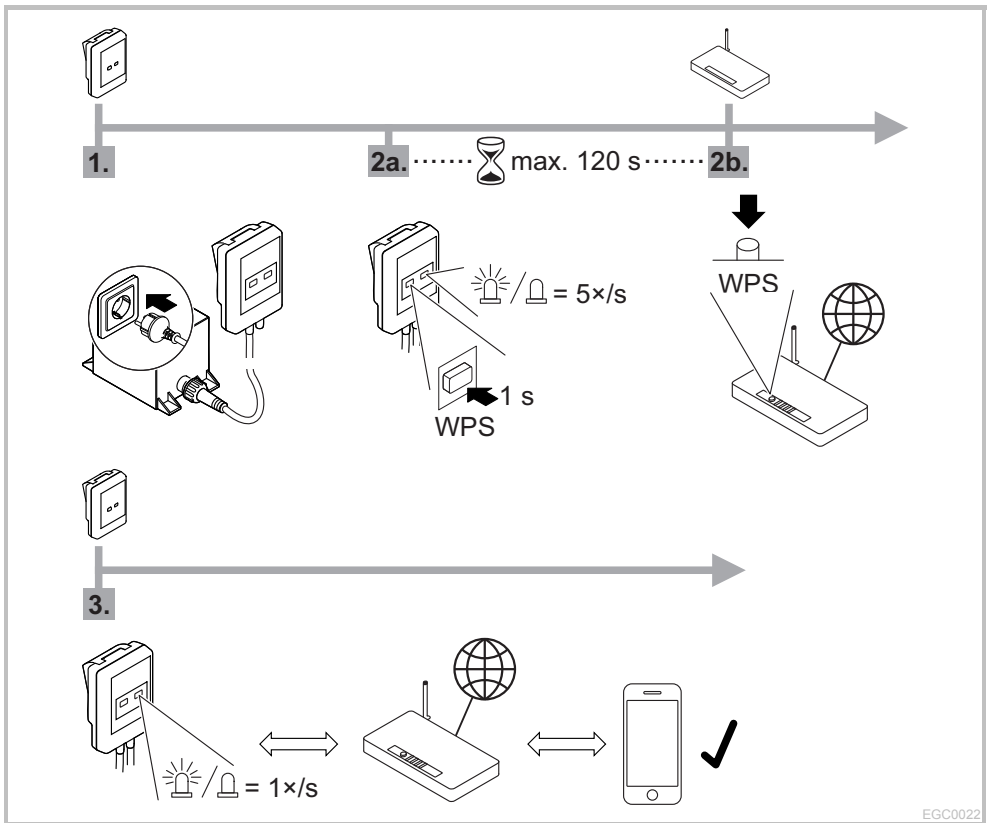

## A1 – Wi-Fi connection: via WPS

EGC0022

## A2 – Wi-Fi connection: manually

4.

Wi-Fi settings  
SSID = ①  
Password = ②

SN: 1234567898765432  
EGC Controller Version: V1.0  
Default Firmware: V01.01  
SSID: Oase EGC Controller xxxxxx  
Password: oase1234