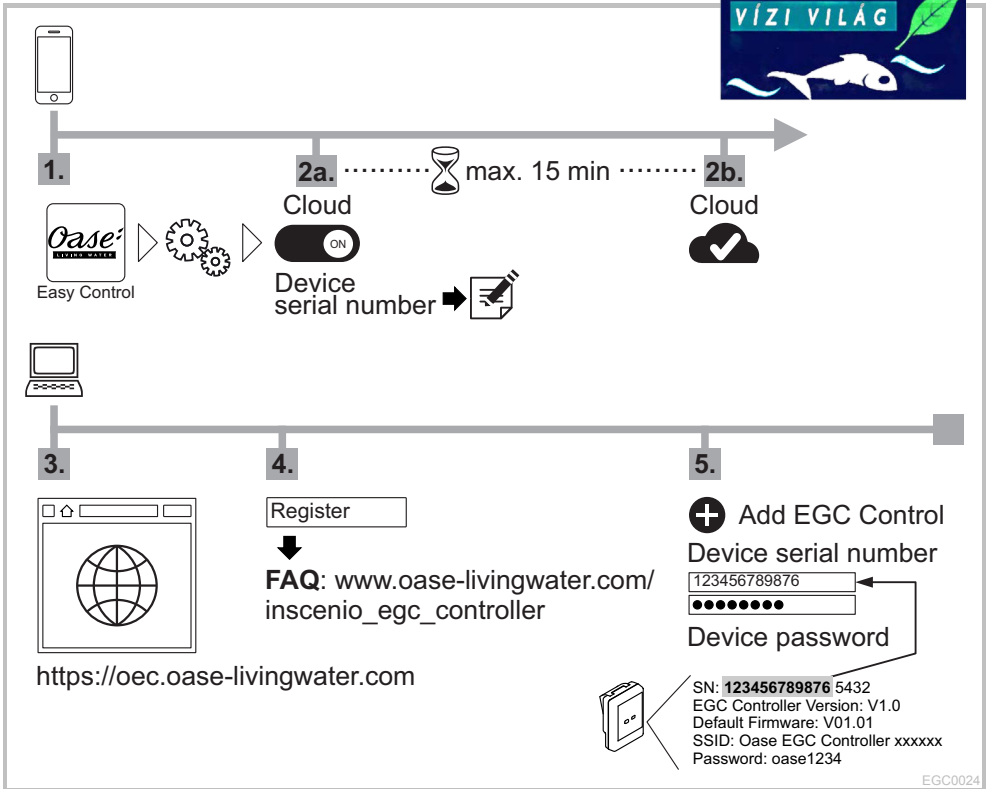

## A2 – Wi-Fi connection: manually

4.

Wi-Fi settings  
SSID = ①  
Password = ②

SN: 1234567898765432  
EGC Controller Version: V1.0  
Default Firmware: V01.01  
SSID: Oase EGC Controller xxxxxx  
Password: oase1234

5.

6.

Easy Control  
Start App

Set

Device password →

7.

Easy Control

Router/Cloud

WPS → A1 / 2b.

MANUAL CONNECTION → SSID

Password

8.

= 1x/s

Easy Control

# B – InScenio EGC Controller Cloud: Cloud connection

	✗	✓
	✓	✓

Flora-Pack Kerti tó Web-áruház  
2400 Dunaújváros Venyimi út 28.  
<https://www.florapack.hu>  
[florapack@florapack.hu](mailto:florapack@florapack.hu)  
+36-30/2987-694