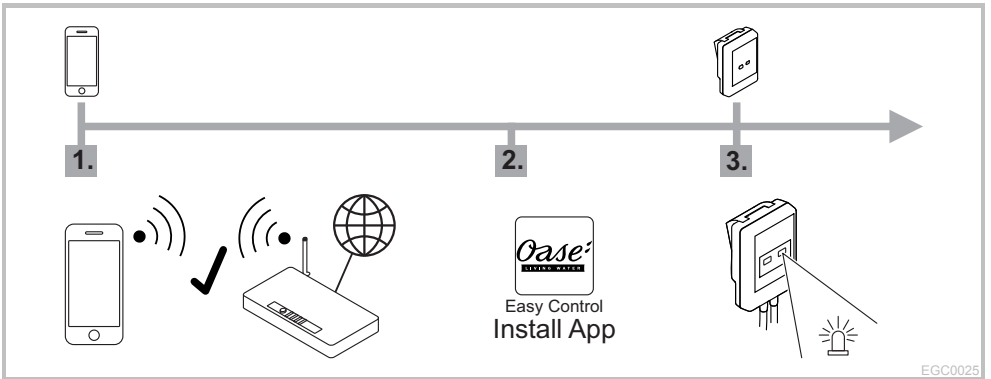

## A1 – Wi-Fi connection: via WPS

EGC0022

## A2 – Wi-Fi connection: manually

4.

Wi-Fi settings  
SSID = ①  
Password = ②

SN: 1234567898765432  
EGC Controller Version: V1.0  
Default Firmware: V01.01  
SSID: Oase EGC Controller xxxxxx  
Password: oase1234